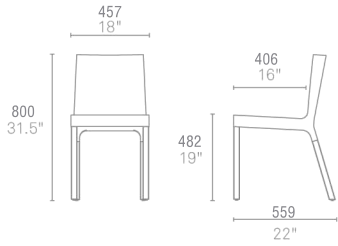

KNICKER CHAIR

KN1-SIDCHR-GY
KN1-SIDCHR-BR

CHALK
DARK ROAST

CHALK

DARK ROAST